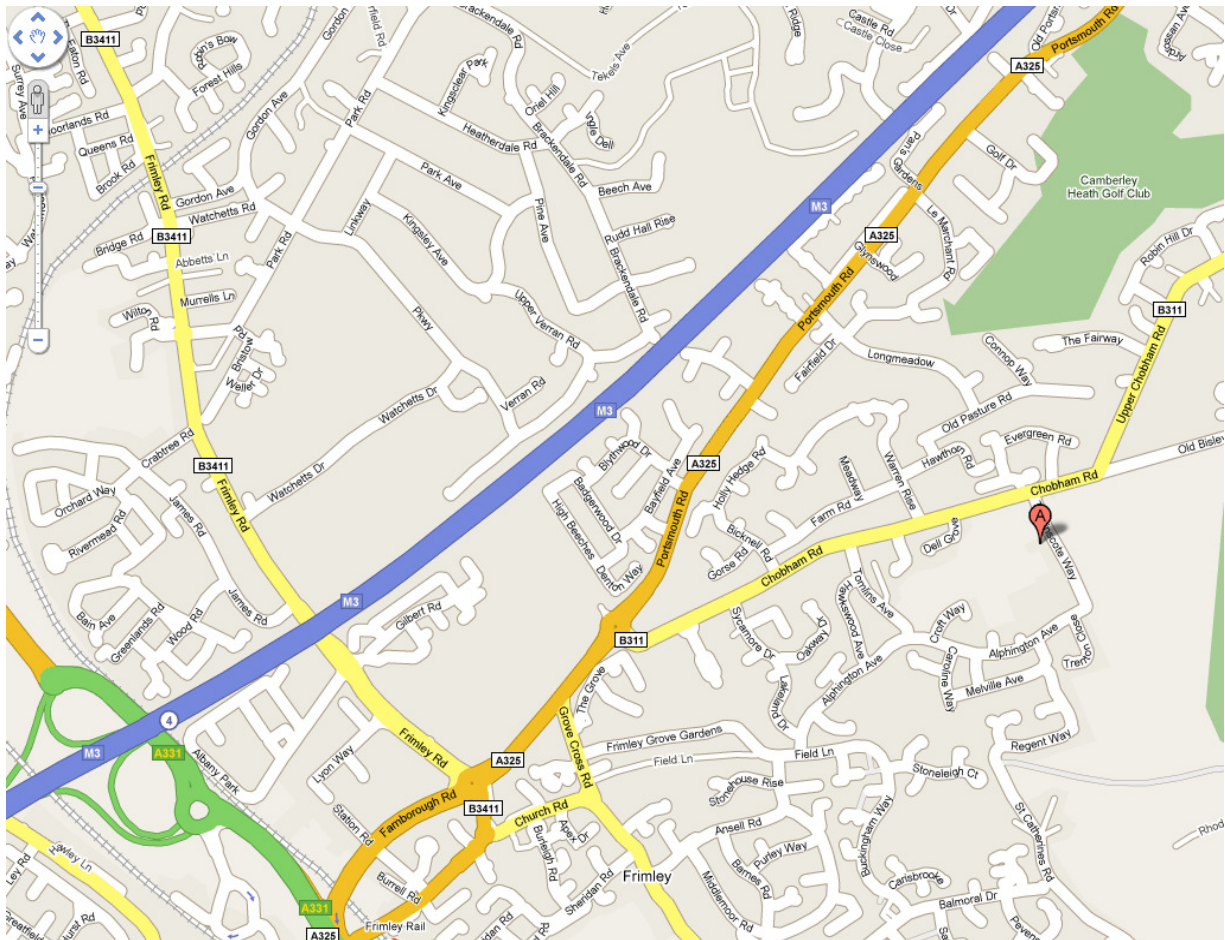

Tomlinscote Sports Centre

Tomlinscote Way, Frimley, Surrey, GU16 8PY.

To reach Tomlinscote Sports Centre by road, proceed as follows:-

- Take the **M3** south and exit at **Junction 4, A331**, signposted Guildford, Camberley, Farnham and Aldershot.
- At **roundabout**, take **2nd exit** (effectively, turn right), signposted **A331** Guildford, Farnham, Camberley.
- As you exit roundabout, immediately get into **left hand lane** and take first slip road (going up slope), signed **A325** Camberley, Frimley and **Frimley Park Hospital** (with red H symbol)*.
- Merge on to dual carriageway, move into **middle lane**** and go **straight over next roundabout** following sign to Hospital.
- At next **roundabout**, (with Hospital on your left), turn **right** (ie, 3rd exit) into **Chobham Road**, sign for Ridgewood Centre.
- Drive up Chobham Road for approx 800 metres / half a mile, crossing over a mini roundabout and several speed-humps. Turn **right in between 2 Zebra crossings** into Tomlinscote Way, opposite a brown sign for Tomlinscote Sports Centre.
- Ignore first gateway on right, and **turn right** at mini roundabout into school sixth form college and **Sports Centre**. Right in to car park and Sports Centre is directly ahead.

* If you miss the first slip road, don't panic! Take the second slip (A325, Farnborough), right at top, straight over next roundabout, pass shops on left, and turn right at next roundabout, signed A325 (north) then follow sign to Hospital and continue as above**.