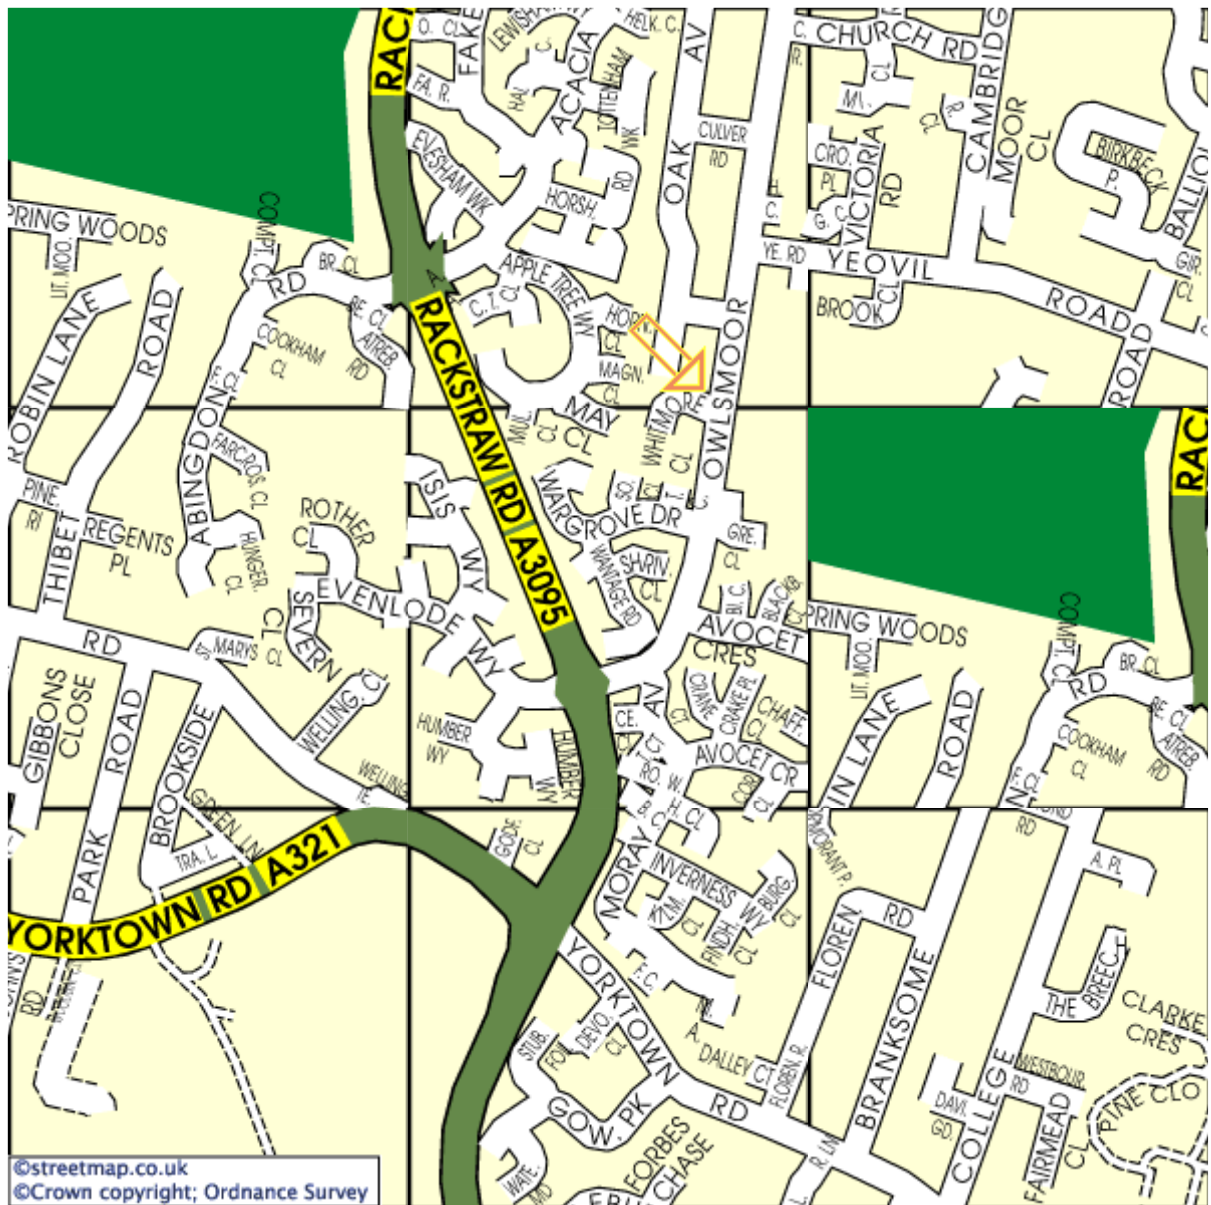

**Sandhurst School  
Owlsmoor Road  
Owlsmoor  
GU47 0SD**

**Directions**

From A30, take A321 to Wokingham.  
Straight on at Beebeater traffic lights.  
Right at next roundabout.  
School on right 300 yds down.