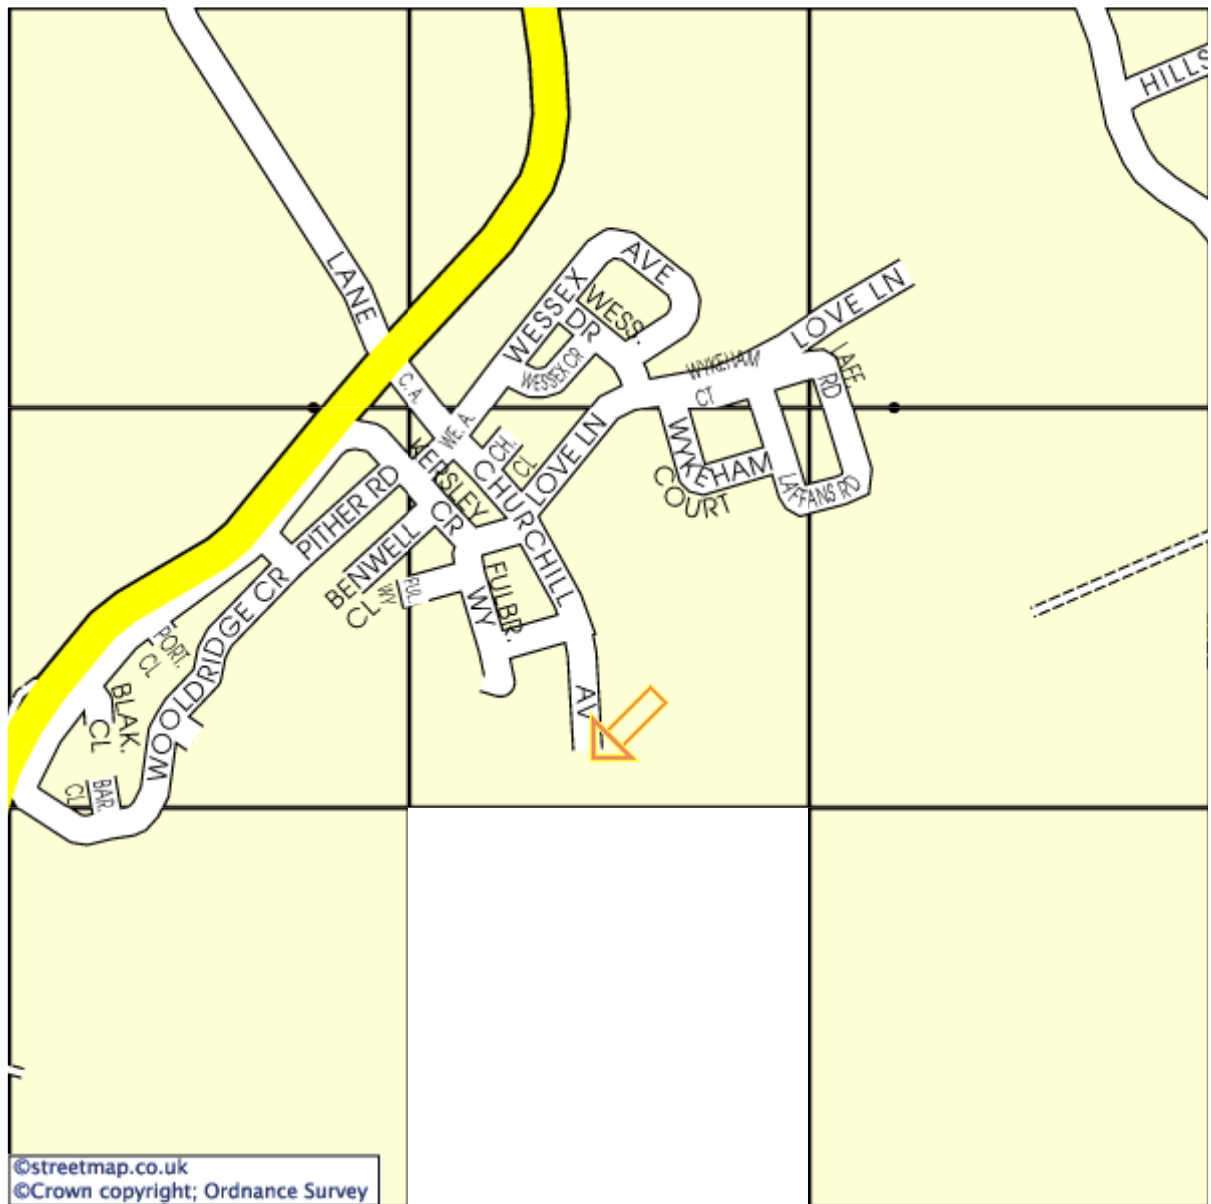

**RAF Odiham Sports Hall**  
**Royal Air Force Station Odiham Hook**  
**Basingstoke**

**Directions**

M3 junction 5 head south on the A287.  
Turn off onto B3349 to Alton & Odiham, through North Warnborough.  
Once at mini roundabout by Texaco go up hill signposted RAF Odiham.  
Turn left into RAF Odiham, follow road until you come to the sports centre on left.