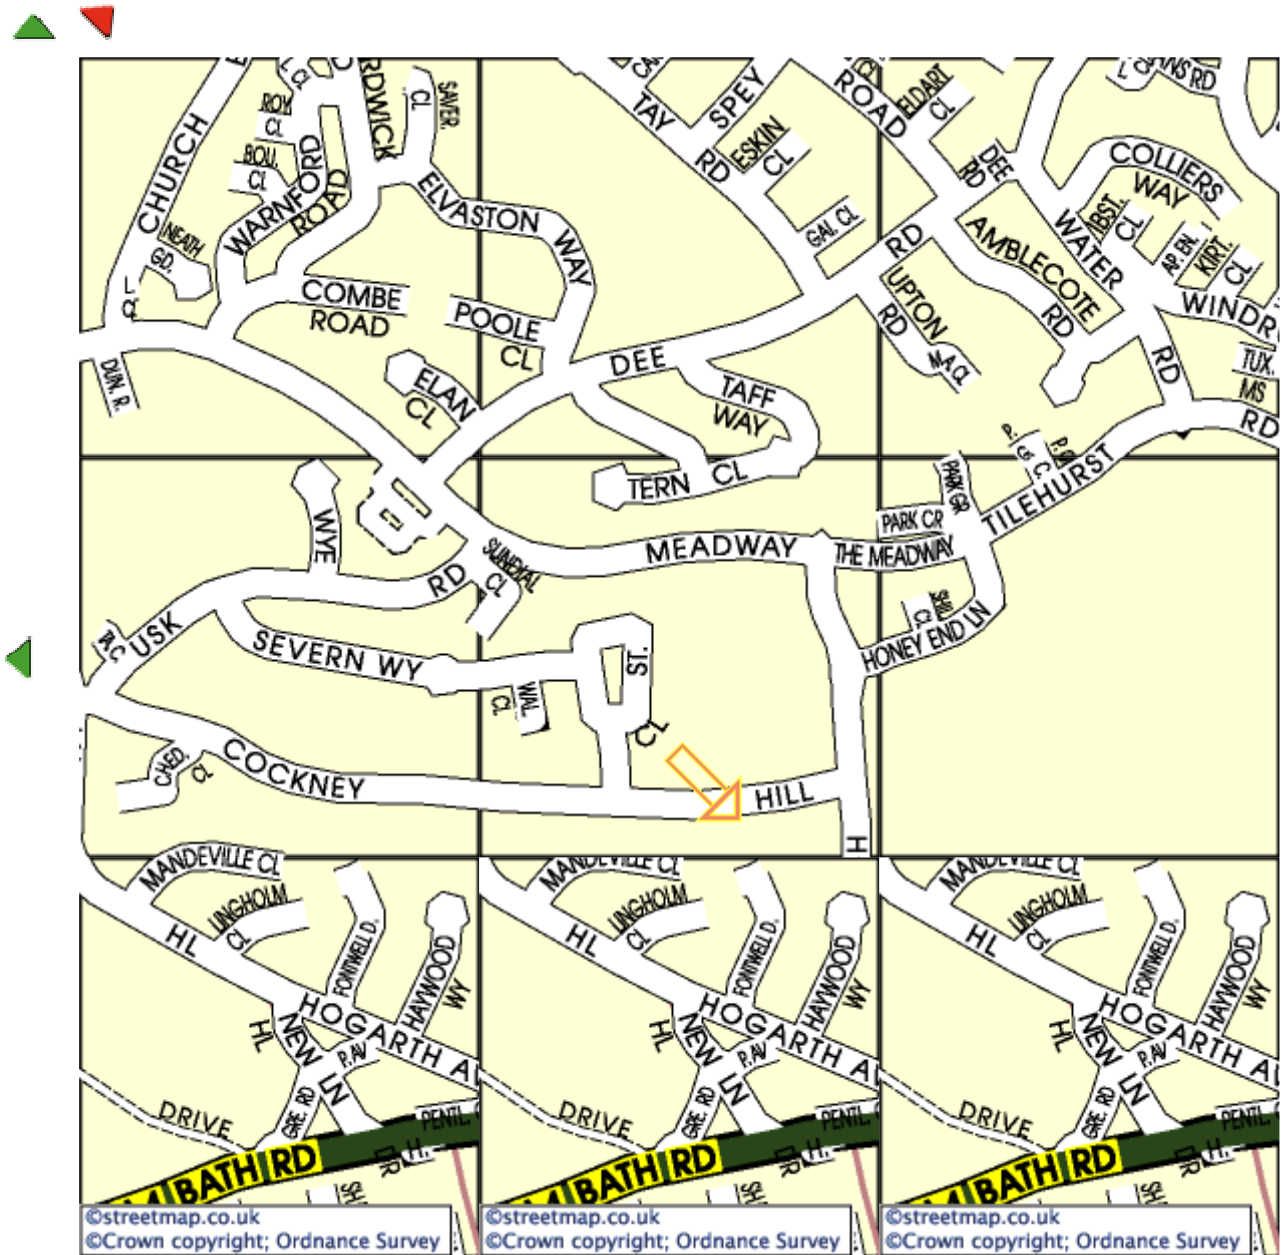

**Prospect College  
Cockney Hill  
Tilehurst, Reading  
RG30 4EX**

**Directions**

From A4 turn onto Honey End Lane (next to Prospect Park) and then turn left onto Cockney Hill.

Prospect College is situated ½ mile on the left.