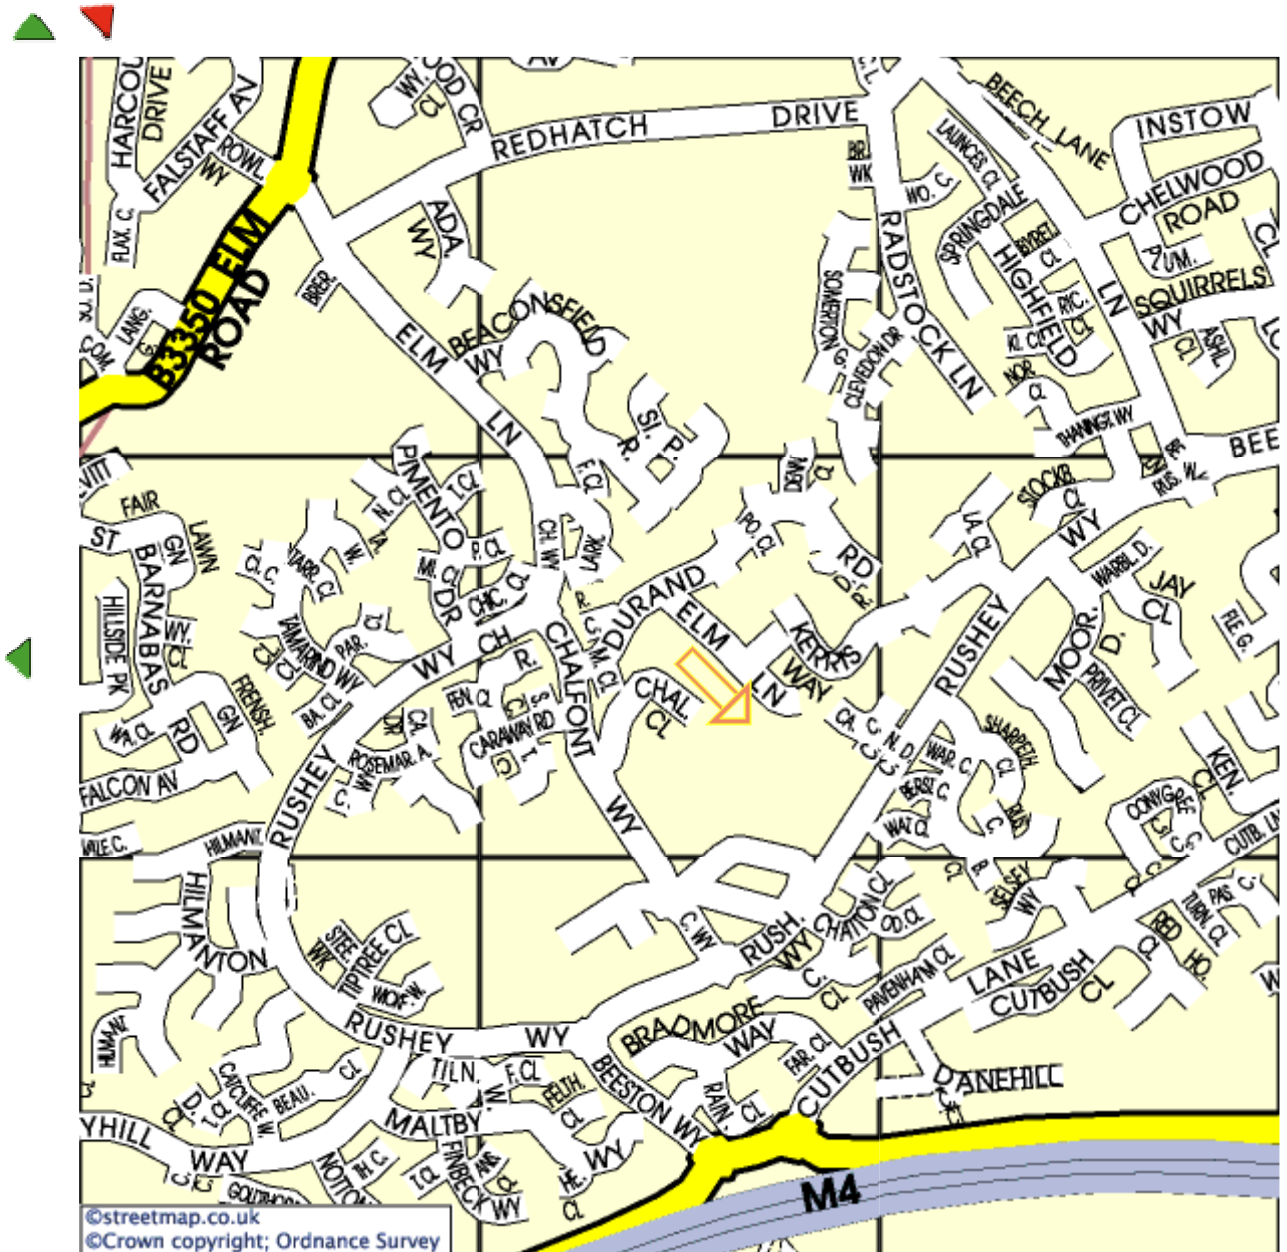

Loddon Valley Leisure Centre
Rushey Way,
Lower Earley
Reading

Directions

From A329 Reading Road, take B3270 Lower Early Way at Winnersh Triangle roundabout.

At the next roundabout turn right into Rushey Way.

After approx. 1 mile the Leisure Centre is on the right (on the Asda complex).

Note: the entrance to the centre is off Rushey Way.