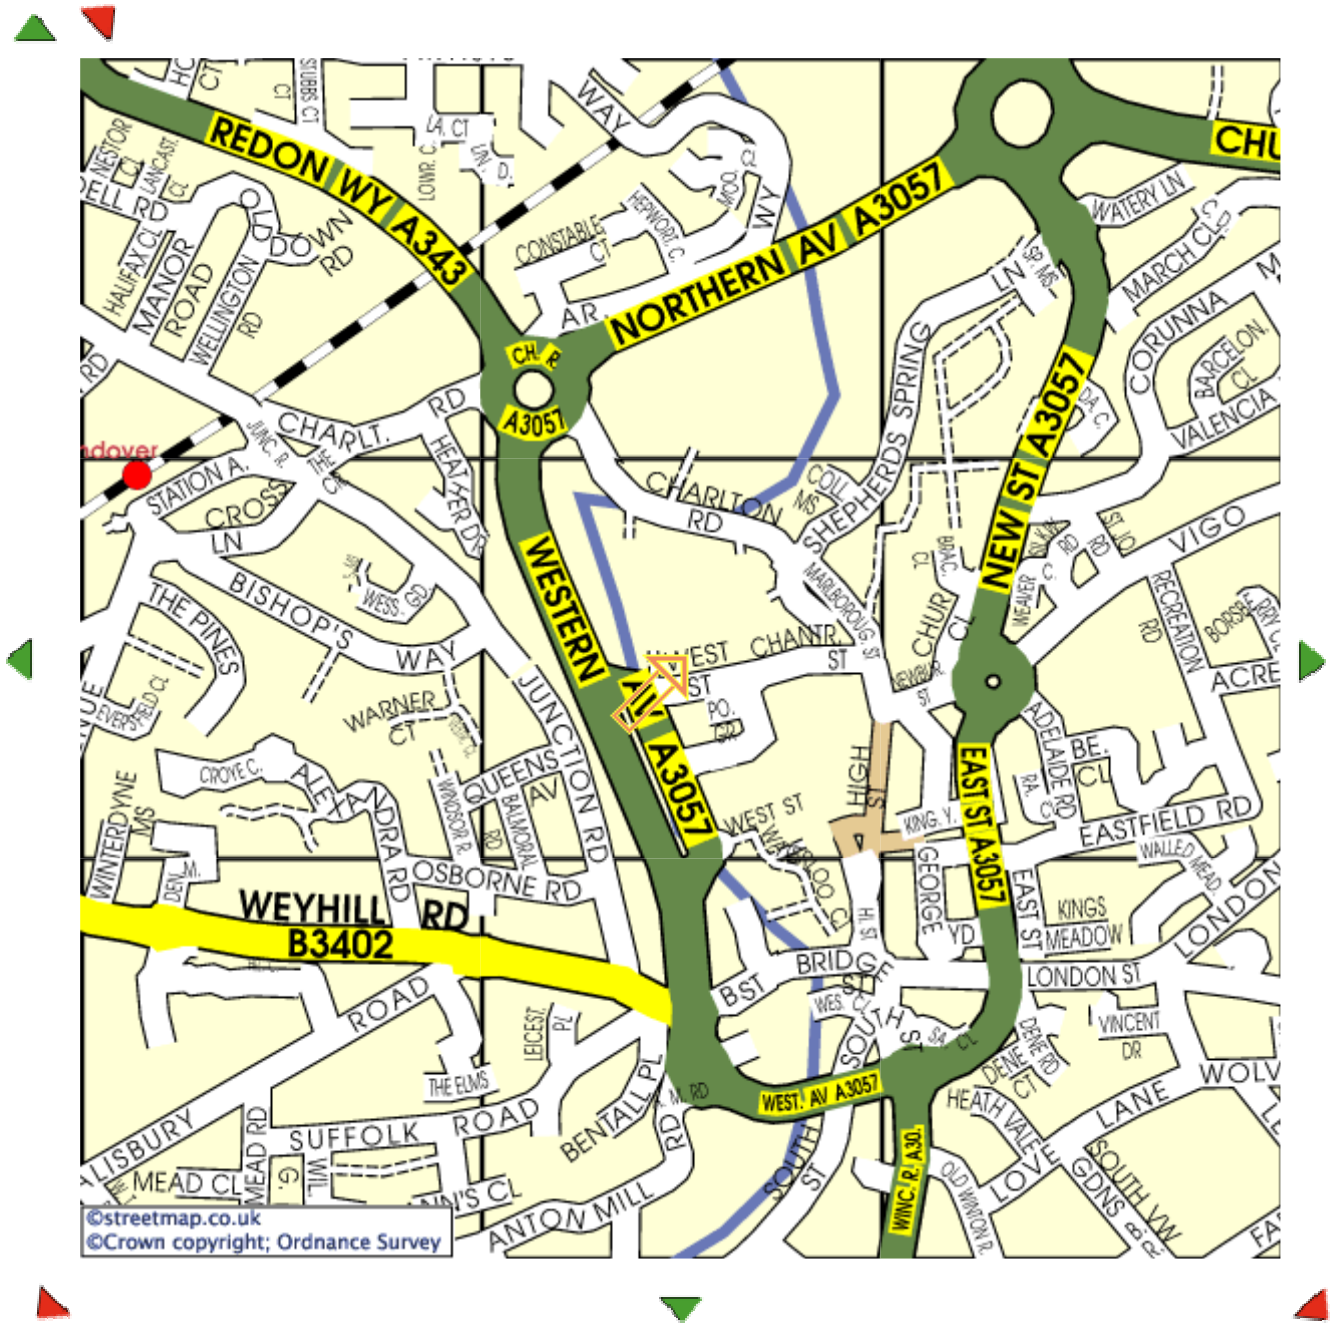

**Andover Leisure Centre
West Street
Andover
Hants
SP10 1QP**

Directions

- From A303 west, take the first exit to Andover.
- At 1st roundabout turn left.
- At next roundabout (Tesco on right) go straight on.
- At next roundabout turn left.
- At next roundabout take 2nd exit and Andover Leisure Centre car park is on the right.