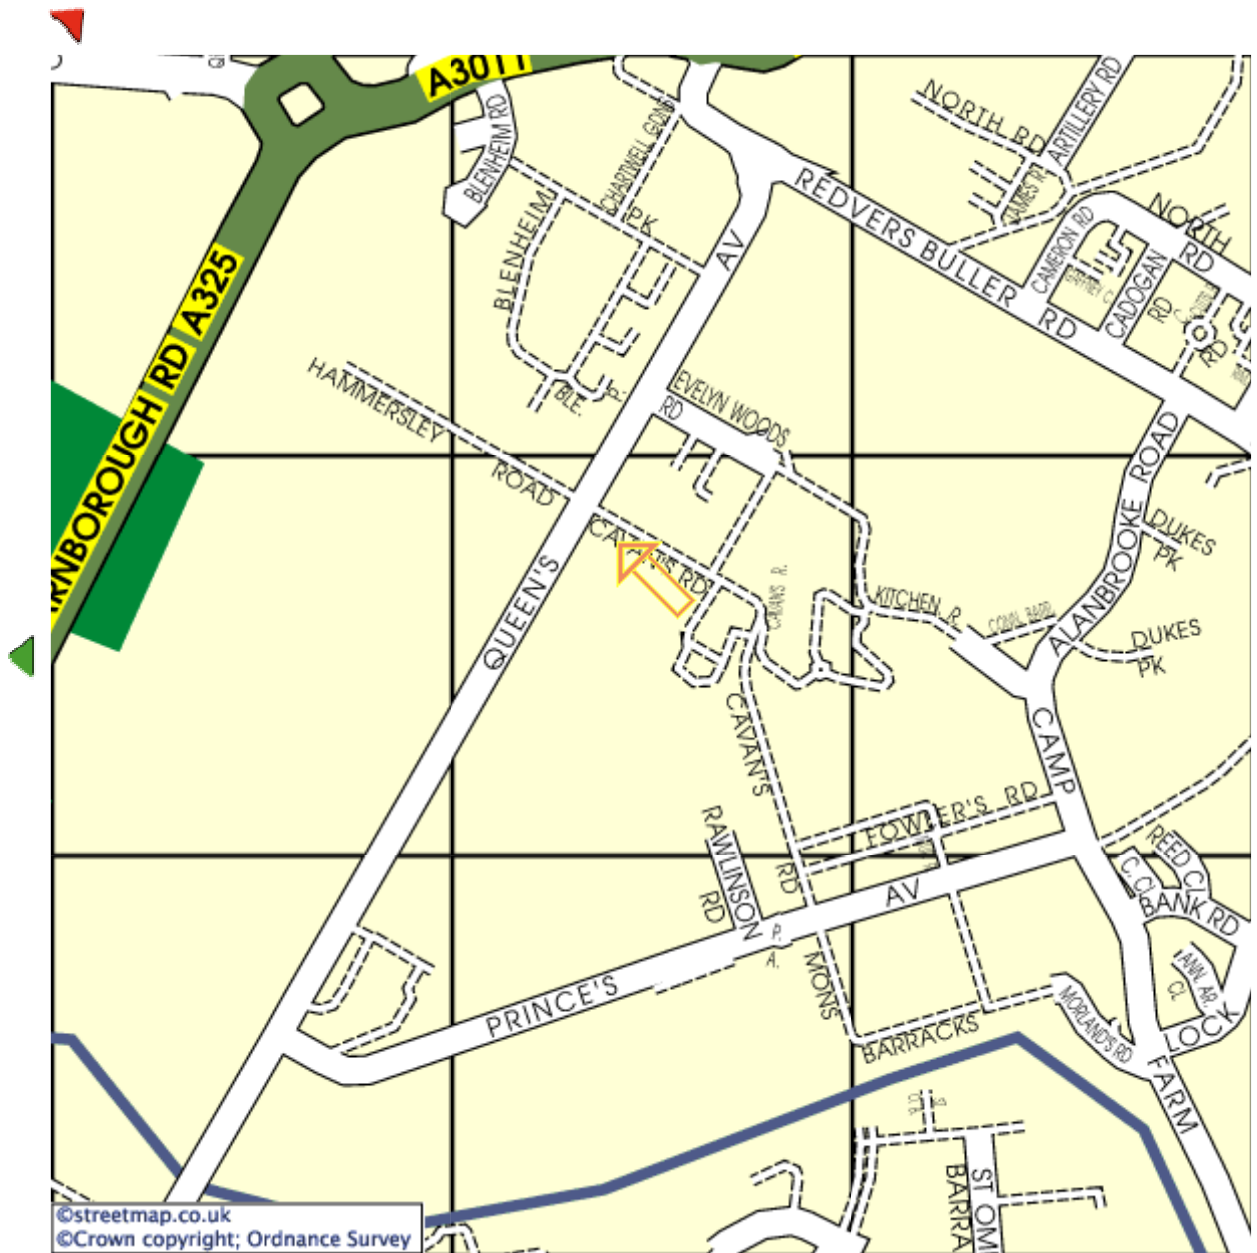

**Aldershot Garrison Sports Centre
Rawlinson Road (off Princes Avenue)
North Camp, Aldershot
GU11 2LQ**

Directions

Follow signs for Aldershot Military Town (North).
Down Queens Avenue, follow signs for tennis centre.
Turn left at traffic lights by Fox gym into Princes Avenue.
Sports centre is ½ mile on left, just past the tennis centre